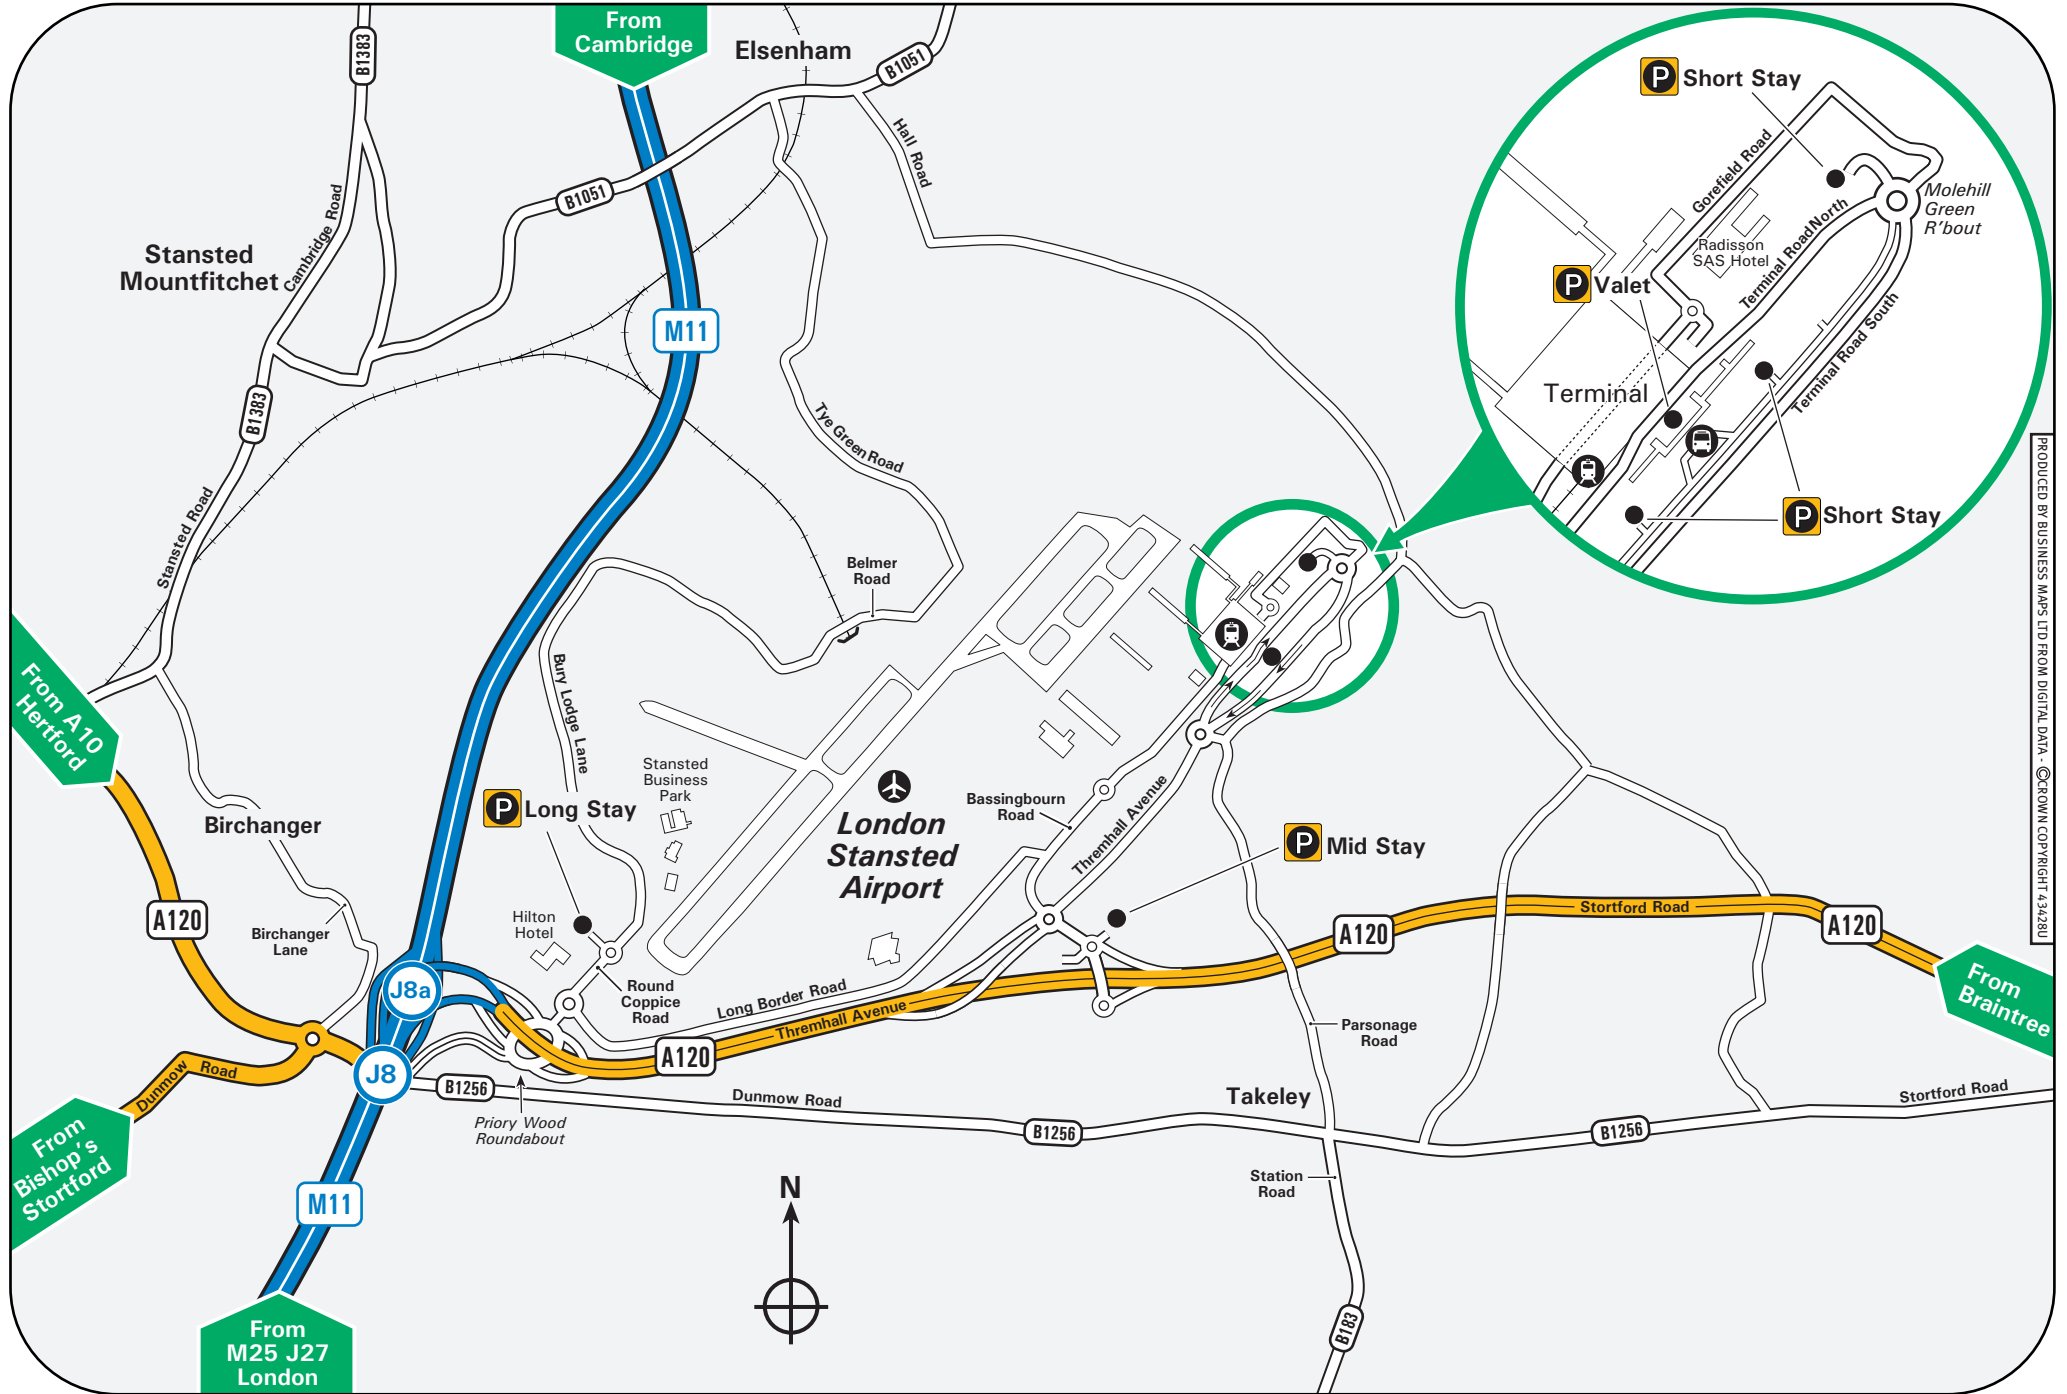

Stansted Airport Car Parks

PRODUCED BY BUSINESS MAPS LTD FROM DIGITAL DATA - ©CROWN COPYRIGHT 434281