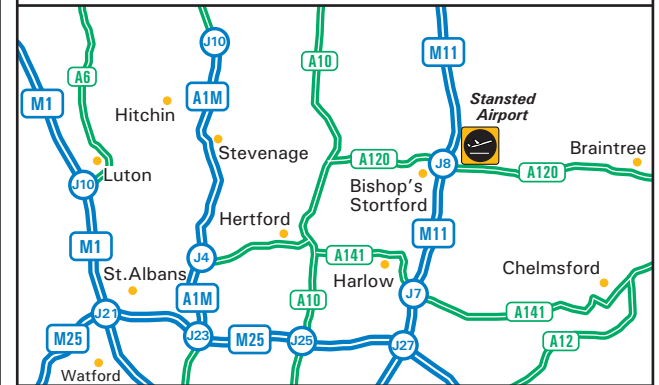

# BAA Stansted

BAA Stansted  
 Stansted Airport Limited  
 Enterprise House  
 Bassingbourne Road  
 Stansted Airport, Essex CM24 1QW  
 Tel 0870 0000 303  
 Fax +44 (0)1279 662 066  
[www.stanstedairport.com](http://www.stanstedairport.com)

 **By car from M25**  
 Leave the motorway at junction 27 (signed to M11, London North East, Stansted, Harlow and Cambridge). to join the M11 towards Cambridge. Leave the motorway at junction 8 and follow signs for Stansted Airport. Join the A120 and exit at the Stansted Airport signs. At the Bassingbourne Roundabout, take the first exit onto the Bassingbourne Road. Continue straight over the next roundabout. Enterprise House is located on the left hand side.

 **By train**  
 Stansted Airport is served by trains Audley End, Cambridge, Ely, Peterborough, Leicester and Birmingham. It is possible to connect at Peterborough to Leeds, York, Newcastle and Scotland; and at Leicester for Derby and Sheffield.

 **By Stansted Express**  
 A regular service departs London Liverpool Street Station every 30 minutes, and arrives at the airport railway station which is situated below the terminal building.