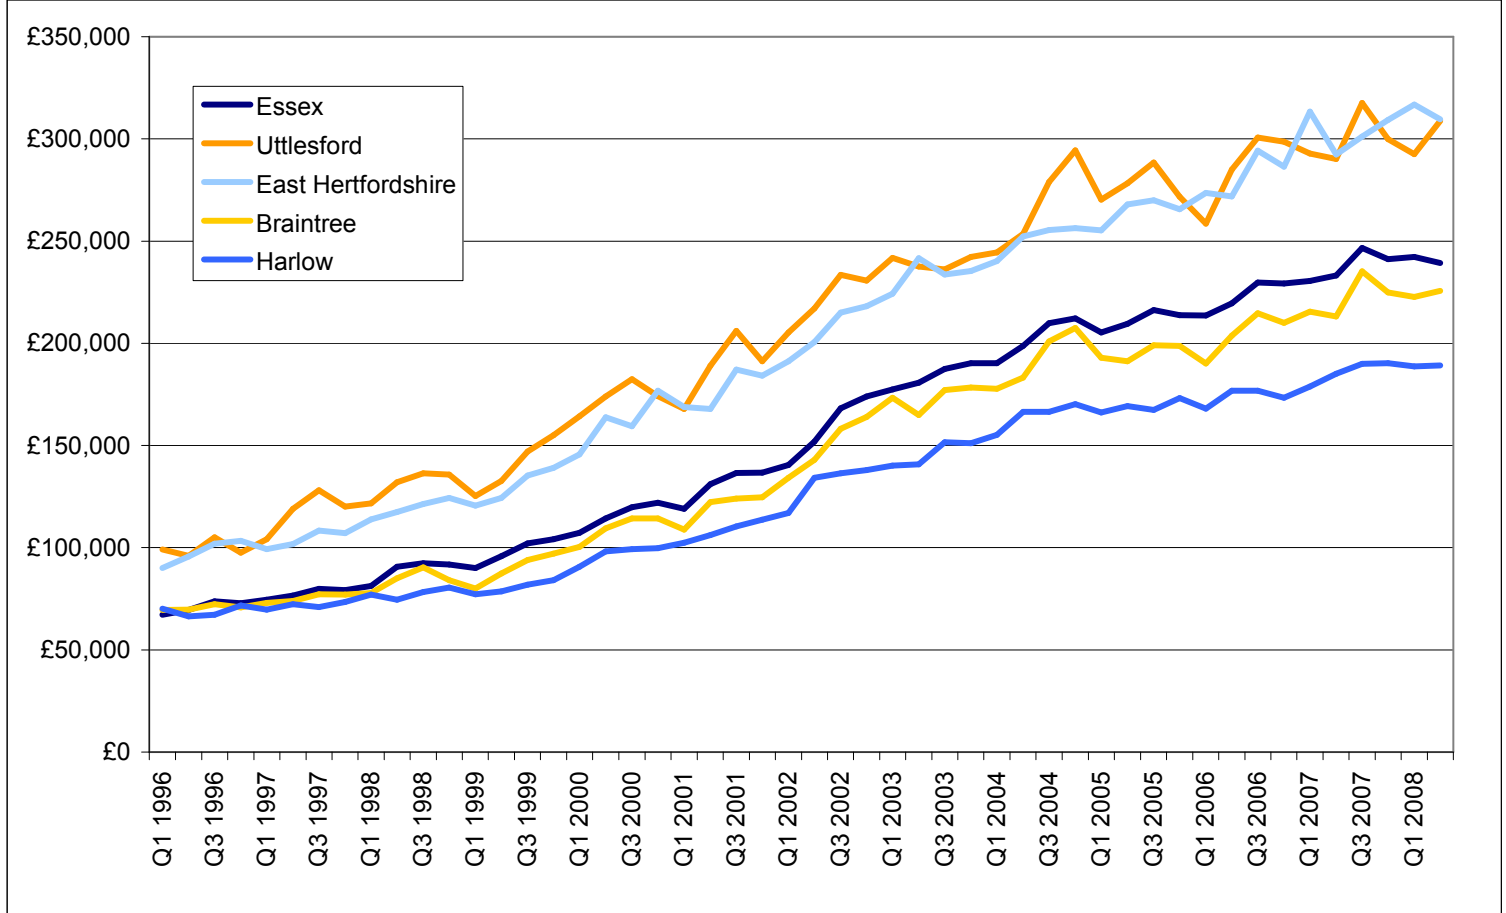

## Appendix C: House Prices

**Figure 1: Change in Average Detached Property Prices, 1996-2008**

Source: Land Registry, Crown Copyright

**Figure 2: Change in Average Semi-Detached Property Prices, 1996-2008**

Source: Land Registry, Crown Copyright

**Figure 3: Change in Average Terraced Property Prices, 1996-2008**

Source: Land Registry, Crown Copyright

Figure 4: Change in Average Flat/Maisonette Property Prices, 1996-2008

Source: Land Registry, Crown Copyright

**Figure 5: Change in Average House Prices – All Properties, 1996-2008**

Source: Land Registry, Crown Copyright