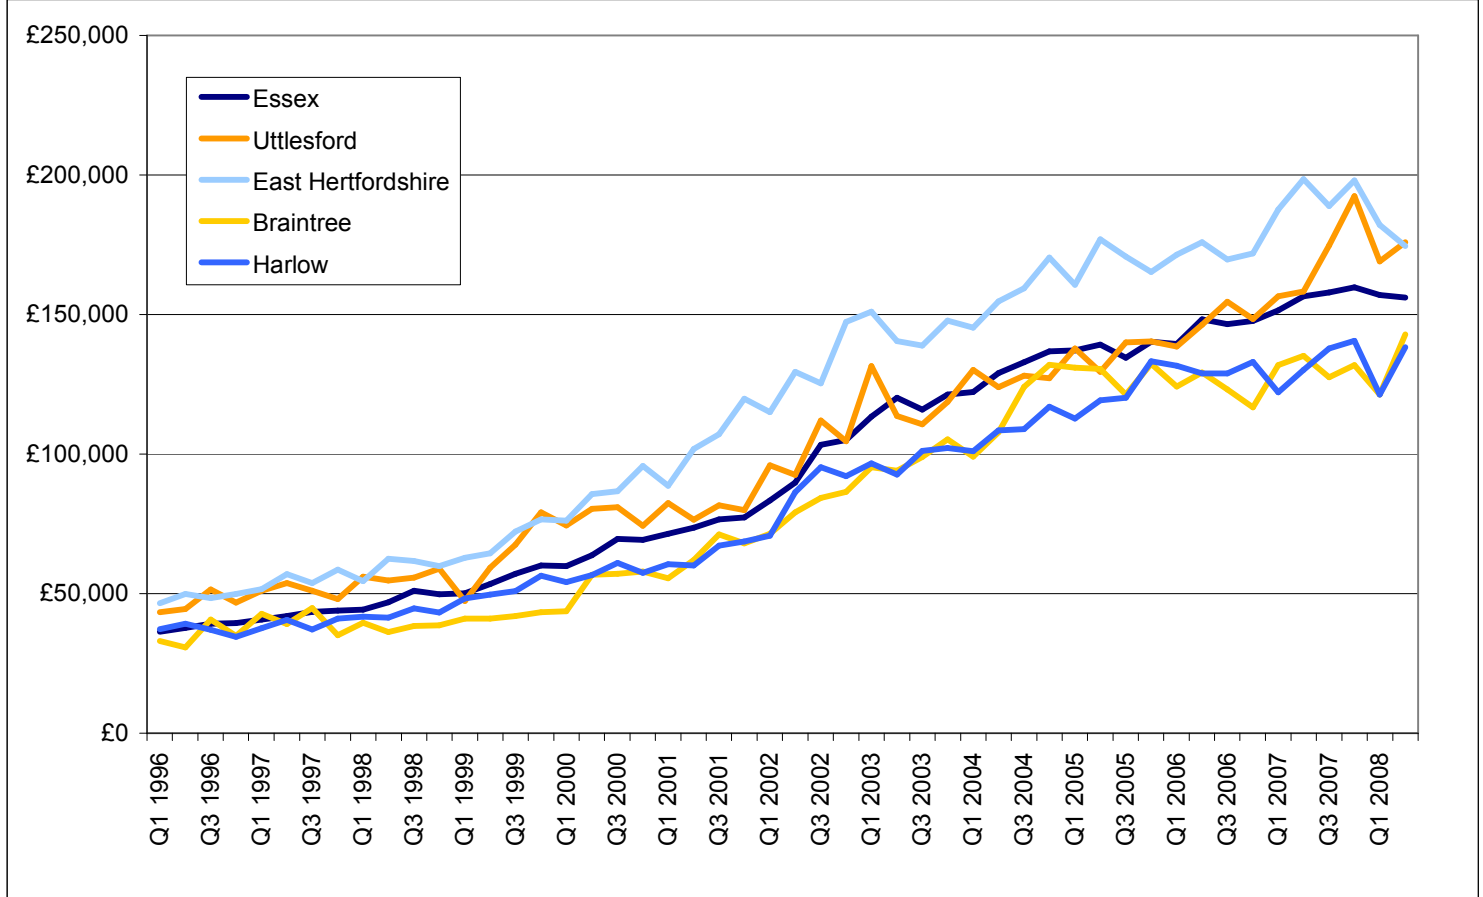

## Appendix C: House Prices

**Figure 1: Change in Average Detached Property Prices, 1996-2008**

Source: Land Registry, Crown Copyright

**Figure 2: Change in Average Semi-Detached Property Prices, 1996-2008**

Source: Land Registry, Crown Copyright

**Figure 3: Change in Average Terraced Property Prices, 1996-2008**

Source: Land Registry, Crown Copyright

Figure 4: Change in Average Flat/Maisonette Property Prices, 1996-2008