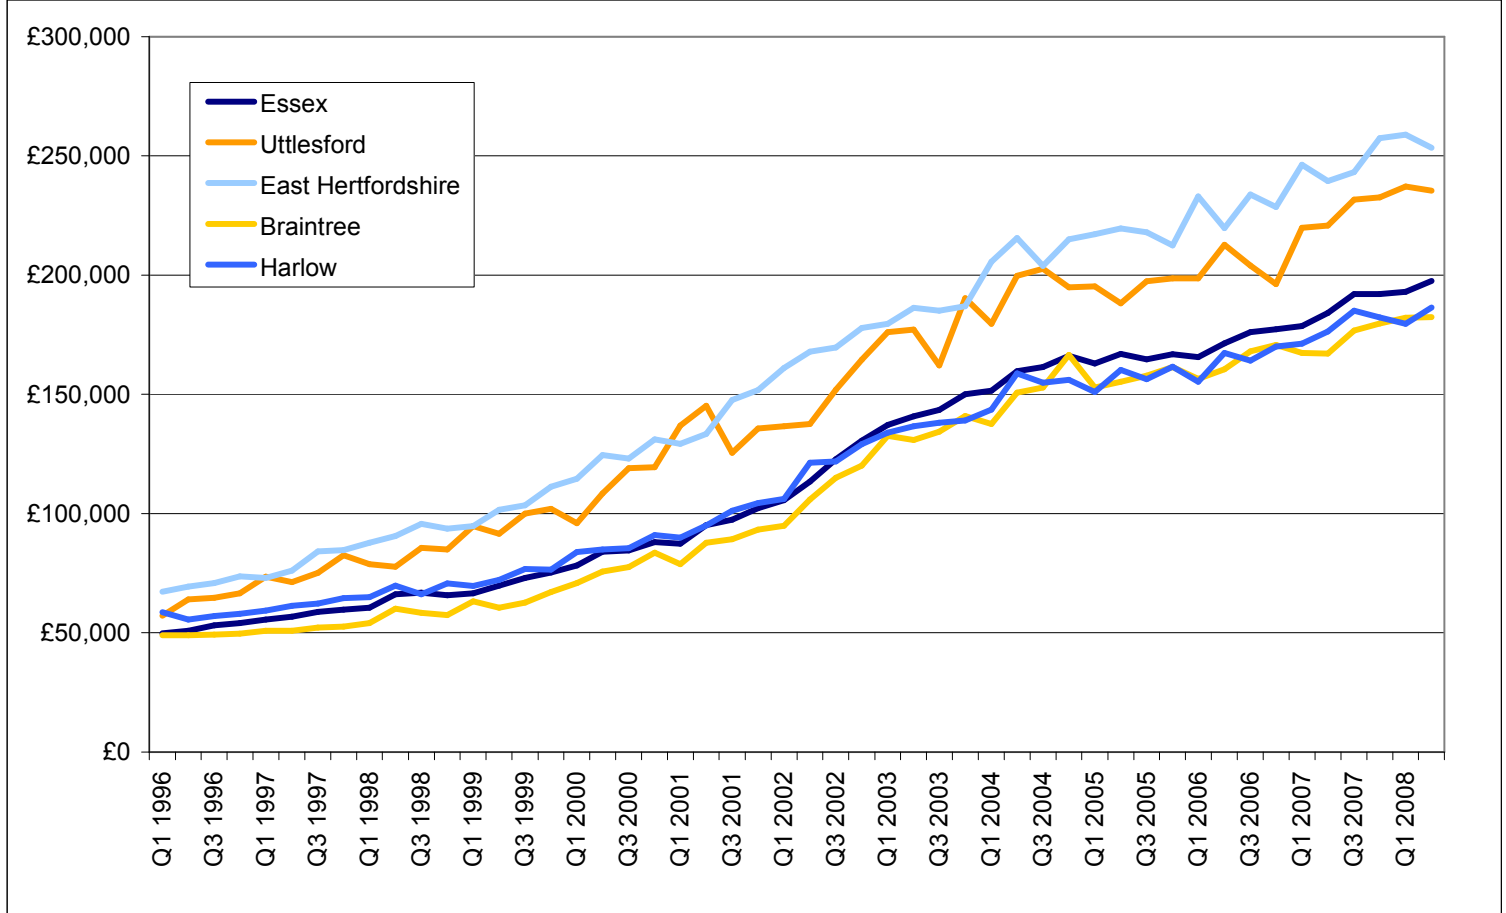

## Appendix C: House Prices

**Figure 1: Change in Average Detached Property Prices, 1996-2008**

Source: Land Registry, Crown Copyright

**Figure 2: Change in Average Semi-Detached Property Prices, 1996-2008**

Source: Land Registry, Crown Copyright

**Figure 3: Change in Average Terraced Property Prices, 1996-2008**

Source: Land Registry, Crown Copyright

Figure 4: Change in Average Flat/Maisonette Property Prices, 1996-2008