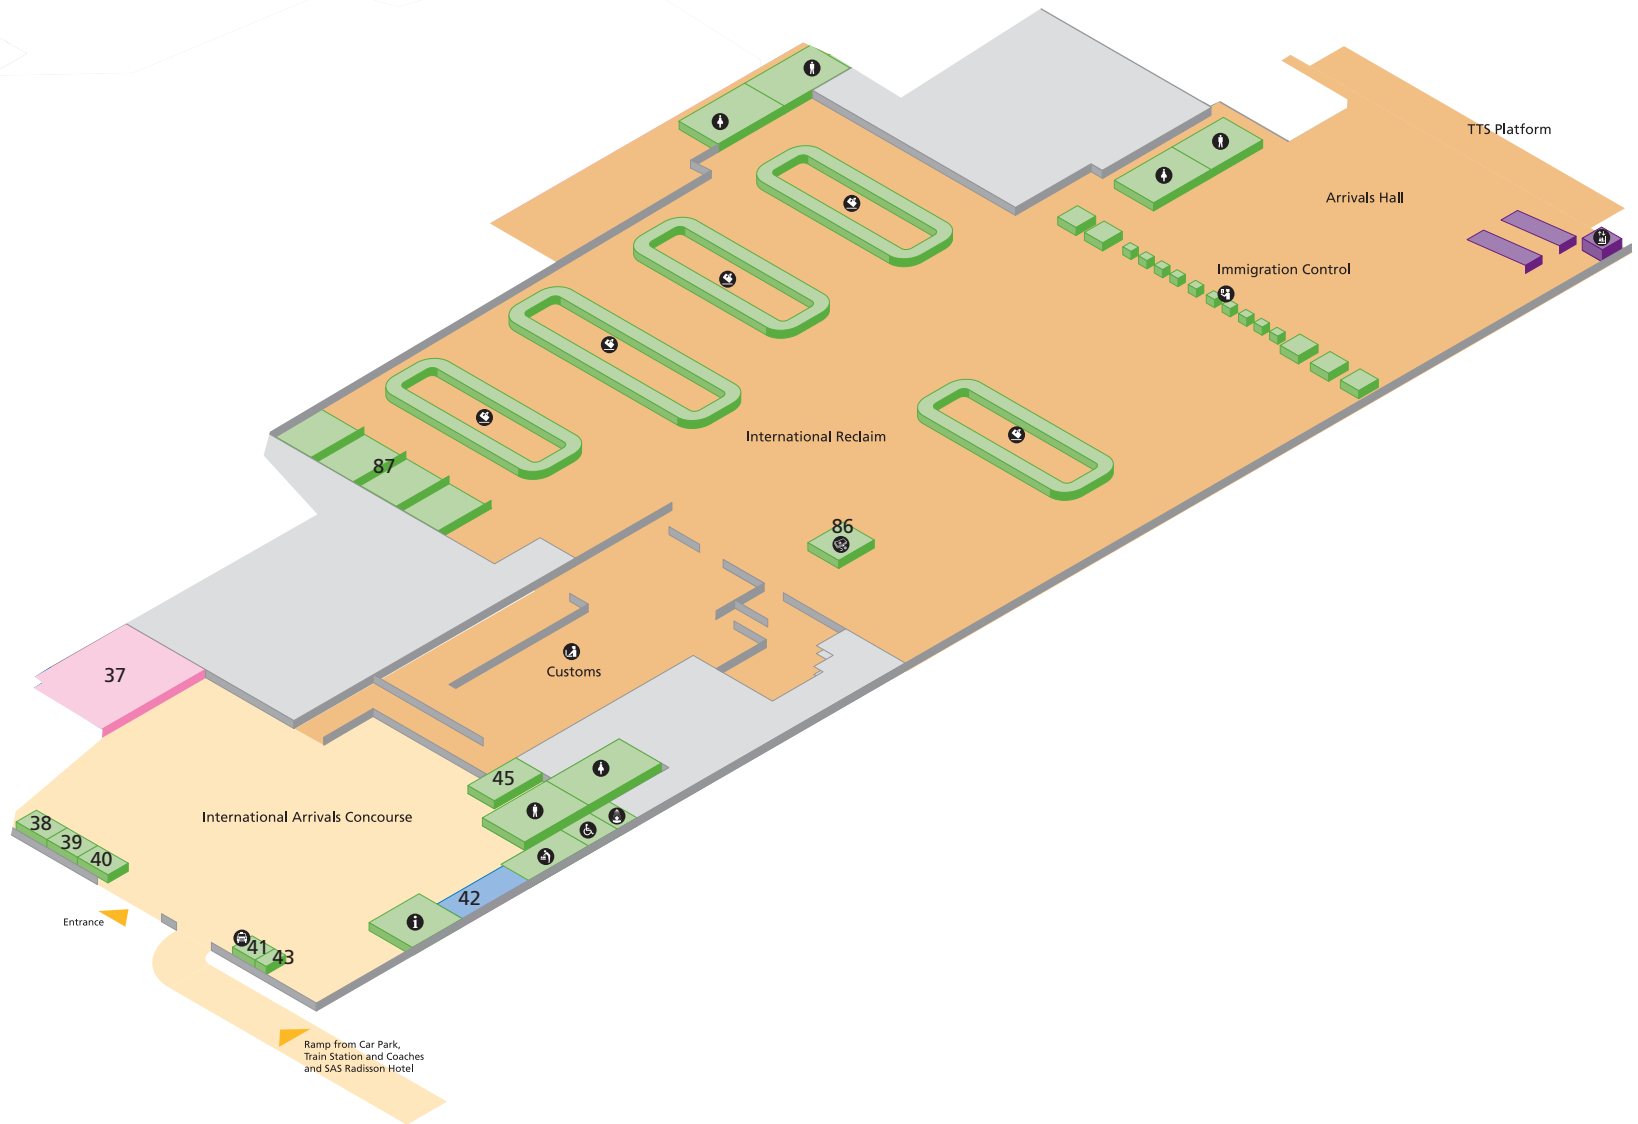

International arrivals

- Public areas
- Passenger areas

Services

- Accessible toilet
- Babycare
- Baggage reclaim
- Bureau de change
- Customs
- Lift
- Passport control
- Restaurant / Café
- Showers
- Taxi
- Telephone
- Toilet men
- Toilet women
- 38 National car hire
- 39 Air Links desk
- 40 Stansted Express
- 41 Taxi
- 43 Hotel reservations desk
- 45 Shopping collection point
- 86 Travelex
- 87 Baggage enquiry desk

Shopping & restaurants

- 37 Costa Coffee
- 42 Entertainment Centre