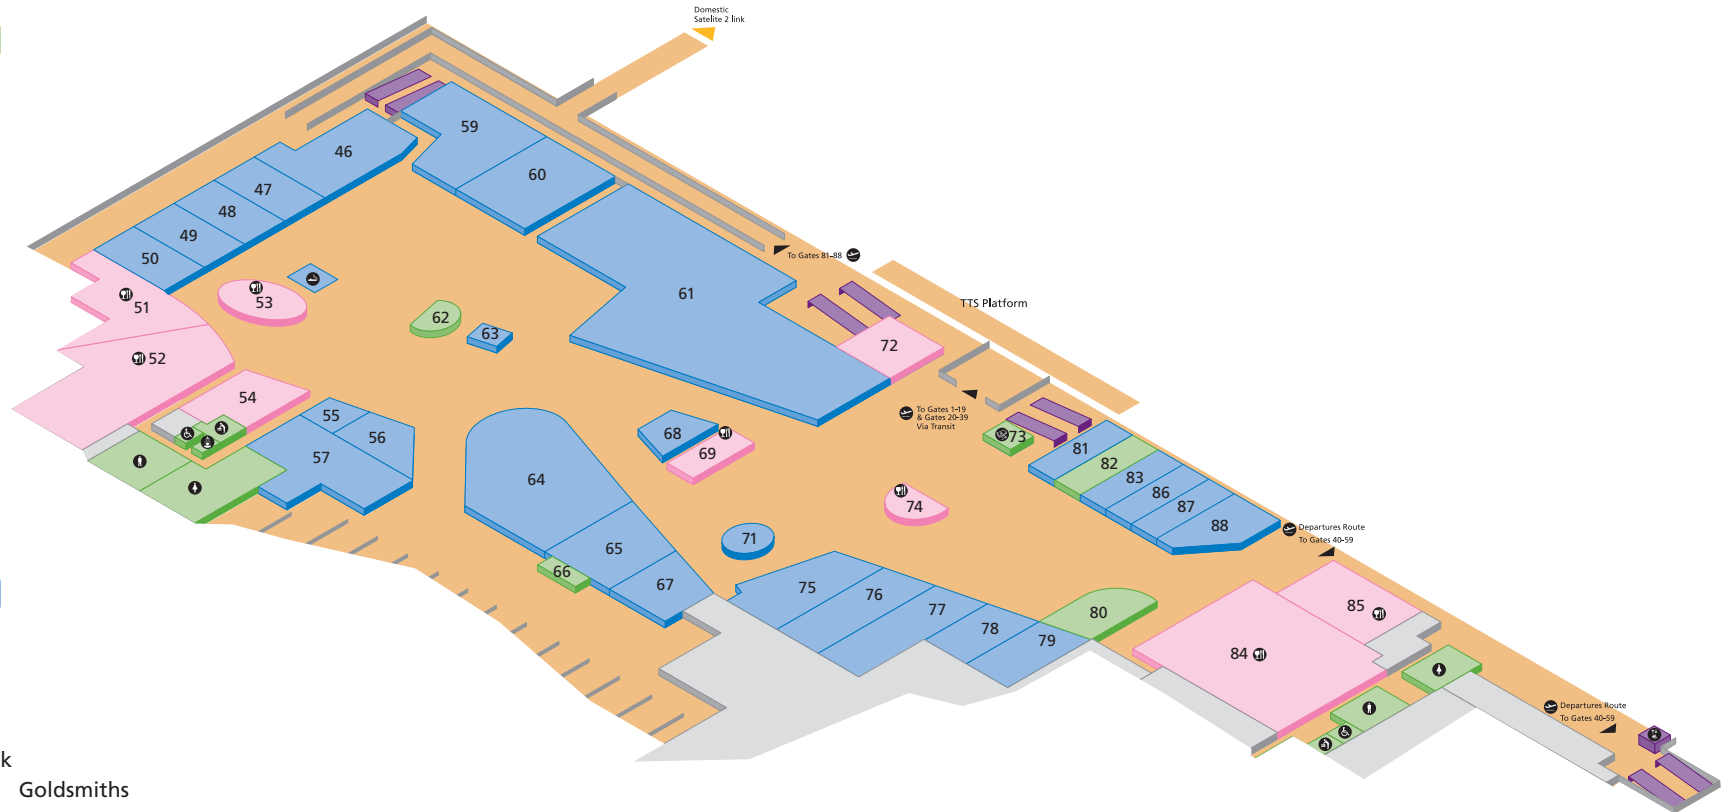

International departure lounge

- Public areas
- Passenger areas

Services

- Accessible toilet
- Babycare
- Bureau de change
- Departures
- Lift
- Restaurant / Café
- Security
- Showers
- Telephone
- Toilet men
- Toilet women
- 62 Travelex
- 66 VAT refund
- 73 ICE
- 80 Hamleys Play area
- 82 Travelex

International arrivals

- Public areas
- Passenger areas

Services

- Accessible toilet
- Babycare
- Baggage reclaim
- Bureau de change
- Customs
- Lift
- Passport control
- Restaurant / Café
- Showers
- Taxi
- Telephone
- Toilet men
- Toilet women
- 38 National car hire
- 39 Air Links desk
- 40 Stansted Express
- 41 Taxi
- 43 Hotel reservations desk
- 45 Shopping collection point
- 86 Travelex
- 87 Baggage enquiry desk

Shopping & restaurants

- 37 Costa Coffee
- 42 Entertainment Centre

Ramp from Car Park, Train Station and Coaches and SAS Radisson Hotel