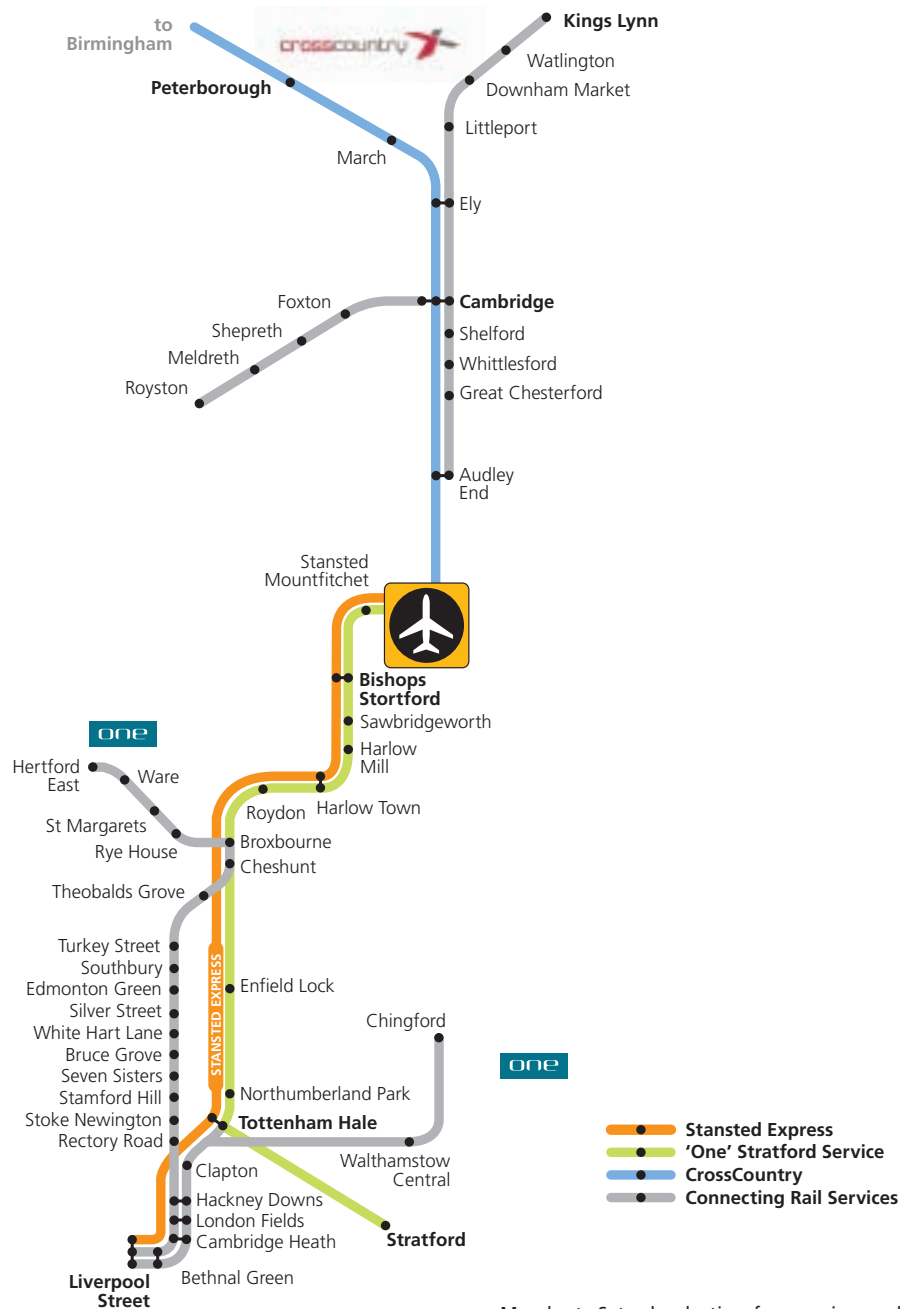

Rail options

Monday to Saturday daytime frequencies are shown. Trains may be less frequent early mornings, evenings and Sundays. Please contact your operator for full details.

Stansted Express

London Liverpool Street – Stansted Airport

First Monday 03:40*	Last 23:25 (daily)
First Tues – Thurs 04:40	
First Fri – Sun 04:10*	

Stansted Airport – London Liverpool Street

First Sat – Mon 05:30	Last Mon – Weds 00:30
First Tue – Fri 06:00	Last Thur – Fri 01:30
	Last Sat 00:30
	Last Sun 01:30

Calling at London Liverpool Street – Tottenham Hale – Harlow Town – Bishops Stortford – Stansted Airport (Harlow Town and Bishops Stortford are called at alternatively)

*Does not call at Tottenham Hale.

Also, the following trains DO NOT call at Tottenham Hale:
- trains Sunday to Friday from 23:30
- trains on Saturday from 23:59

Journey time: 45 mins. (30 minutes from Tottenham Hale)
Frequency: every 15 mins.

ONE Stratford Service (Mon – Fri only)

London Stratford – Stansted Airport

First 09:30	Last 22:33

Stansted Airport – London Stratford

First 11:03	Last 23:03

Calling at London Stratford – Tottenham Hale – Northumberland Park – Enfield Lock – Cheshunt – Broxbourne – Roydon – Harlow Town – Harlow Mill – Sawbridgeworth – Bishops Stortford – Stansted Mountfitchet – Stansted Airport
Journey time: 62 mins. Frequency: Hourly.

CrossCountry

Connecting to Cambridge, Peterborough, Leicester and Birmingham

From Birmingham to Stansted

First 05:20	Last 18:36

From Cambridge to Stansted

First 04:39	Last 19:30

From Stansted Airport

First 05:27	Last 20:20

Journey time: Stansted to Cambridge – 30 mins. Stansted to Birmingham – 3hrs 20 mins. Frequency: up to every hour (Mon to Fri times shown)