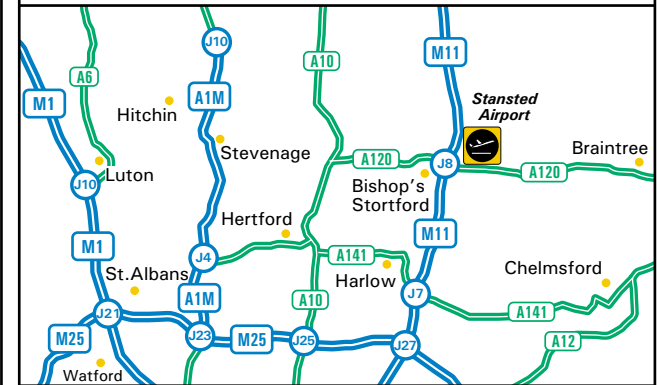

BAA Stansted

BAA Stansted
 Stansted Airport Limited
 Enterprise House
 Bassingbourne Road
 Stansted Airport, Essex CM24 1QW
 Tel 0870 0000 303
 Fax +44 (0)1279 662 066
www.baa.com/stansted

 **By car from M25**
 Leave the motorway at junction 27 (signed to M11, London North East, Stansted, Harlow and Cambridge). to join the M11 towards Cambridge. Leave the motorway at junction 8 and follow signs for Stansted Airport. Join the A120 and exit at the Stansted Airport signs. At the Bassingbourne Roundabout, take the first exit onto the Bassingbourne Road. Continue straight over the next roundabout. Enterprise House is located on the left hand side.

 **By train**
 Stansted Airport is served by trains Audley End, Cambridge, Ely, Peterborough, Leicester and Birmingham. It is possible to connect at Peterborough to Leeds, York, Newcastle and Scotland; and at Leicester for Derby and Sheffield.

 **By Stansted Express**
 A regular service departs London Liverpool Street Station every 30 minutes, and arrives at the airport railway station which is situated below the terminal building.