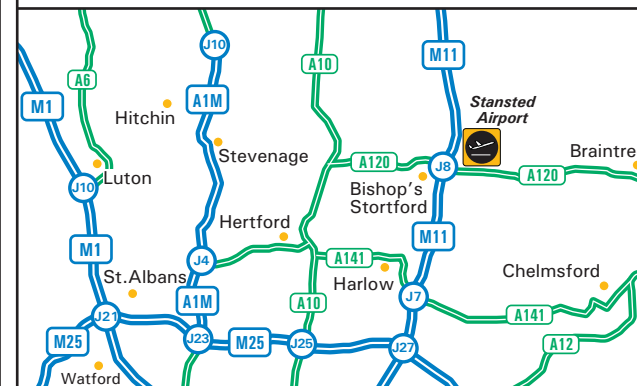

London Stansted

Stansted Airport Limited
 Enterprise House
 Bassingbourne Road
 Essex
 CM24 1QW
 Tel: +44 (0)844 335 1803
www.stanstedairport.com

 **By car from M25**
 Leave the motorway at junction 27 (signed to M11, London North East, Stansted, Harlow and Cambridge). to join the M11 towards Cambridge. Leave the motorway at junction 8 and follow signs for Stansted Airport. Join the A120 and exit at the Stansted Airport signs. At the Bassingbourn Roundabout, take the first exit onto the Bassingbourn Road. Continue straight over the next roundabout. Enterprise House is located on the left hand side.

 **By train**
 Stansted Airport is served by trains from Audley End, Cambridge, Ely, Peterborough, Leicester and Birmingham. It is possible to connect at Peterborough to Leeds, York, Newcastle and Scotland; and at Leicester for Derby and Sheffield.

 **By Stansted Express**
 A regular service departs from London Liverpool Street Station every 30 minutes, and arrives at the airport railway station which is situated below the terminal building.