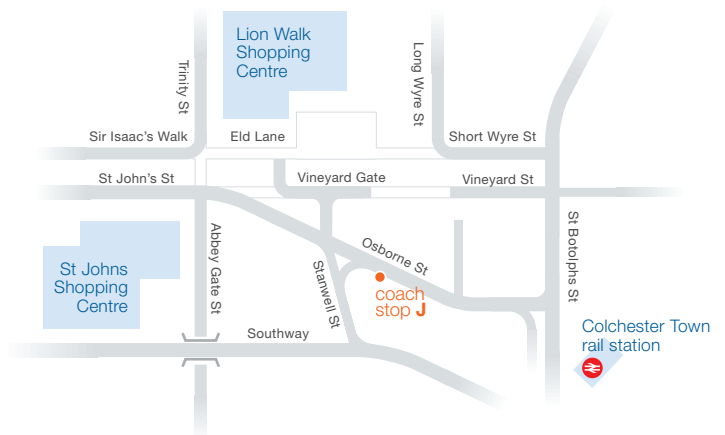

## from Colchester

& Copford | Stanway | Lexden | Marks Tey | Braintree

departures shown in red  
leave from Braintree bus station  
NOT Braintree Tesco

### where to get on & off in Colchester

#### Osborne street